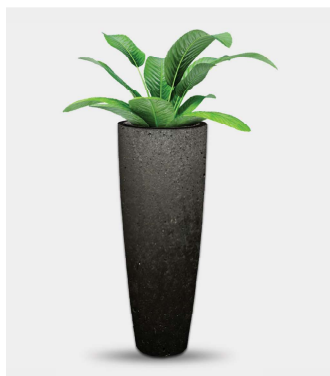

Lightweight Range

Tennessee Concrete Pot

Small: 390 x 405

Medium: 600 x 400

Tequila Concrete Pot

Medium: 820 x 300

Large: 1060 x 430

Curo Trough Concrete Pot

Small: 250H x 200W x 700L

Medium: 370H x 200W x 1160L

Eggin Concrete Pot

Small: 450 x 330

Medium: 630 x 430

Egg Concrete Pot

Small: 345 x 395

Nebraska Concrete Pot

Mini: 260 x 320

Medium: 930 x 400

Rum Concrete Pot

Small: 380 x 250

Cube Concrete Pot

Small: 300 x 300

Medium: 400 x 400

Large: 500 x 500

Jose Concrete Pot

Small: 100 x 280

Medium: 115 x 390

Large: 175 x 525

Rosa Concrete Pot

Small: 160 x 265

Medium: 205 x 385

Large: 260 x 490