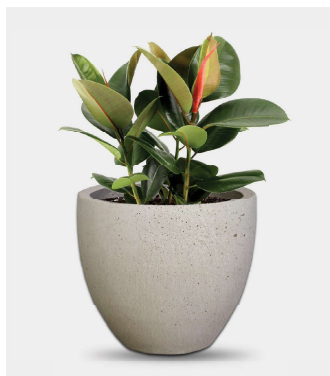

Lightweight Range

Tennessee Concrete Pot

Small: 390 x 405

Medium: 600 x 400

Tequila Concrete Pot

Medium: 820 x 300

Large: 1060 x 430

Curo Trough Concrete Pot

Small: 250H x 200W x 700L

Medium: 370H x 200W x 1160L

Eggin Concrete Pot

Small: 450 x 330

Medium: 630 x 430

Egg Concrete Pot

Small: 345 x 395

Nebraska Concrete Pot

Mini: 260 x 320

Medium: 930 x 400

Rum Concrete Pot

Small: 380 x 250

Cube Concrete Pot

Small: 300 x 300

Medium: 400 x 400

Large: 500 x 500

Jose Concrete Pot

Small: 100 x 280

Medium: 115 x 390

Large: 175 x 525

Rosa Concrete Pot

Small: 160 x 265

Medium: 205 x 385

Large: 260 x 490